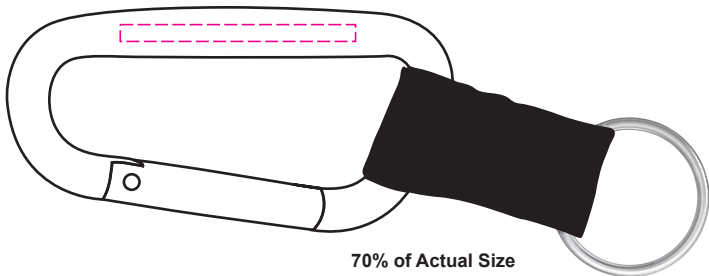

**PRODUCT ID: UB1620**

**MAX IMPRINT SIZE: 1-3/4" X 1/8"**

70% of Actual Size

**PRODUCT SIZE: 5 5/8"W X 1 5/8"H X 1/4"D**